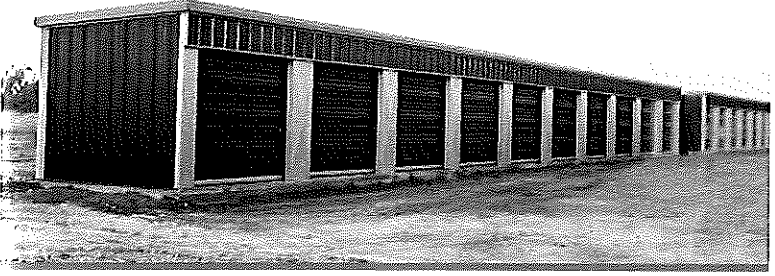

Self Storage Buildings Complex 2