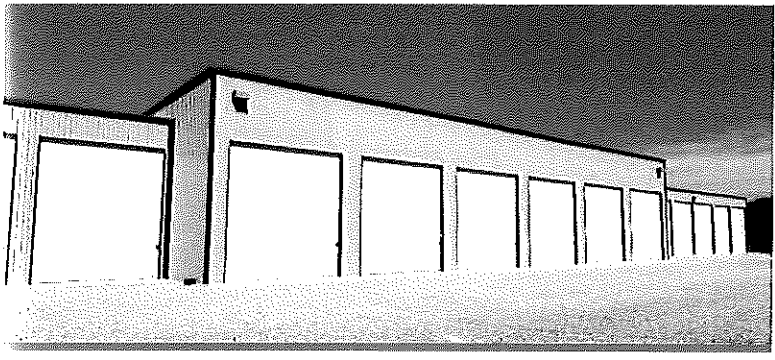

operating Hours for Branch Locations: Monday - Friday, 7:30a.m. - 5:00 p.m.

**SELF STORAGE BUILDINGS**

Big on quality and value.

**CUSTOM SELF STORAGE BUILDINGS**

Mueller is a premier self storage manufacturer and supplier for commercial use. We specialize in metal self storage, controlled storage and boat/RV storage buildings. All of our custom self storage units are designed and manufactured by us, with pre-cut, pre-marked steel building frames and durable, 26 gauge steel panels. Choose from a wide range of designer colors for panels, custom trim and Mueller-made roll-up doors to complete your Mueller Self Storage facility.