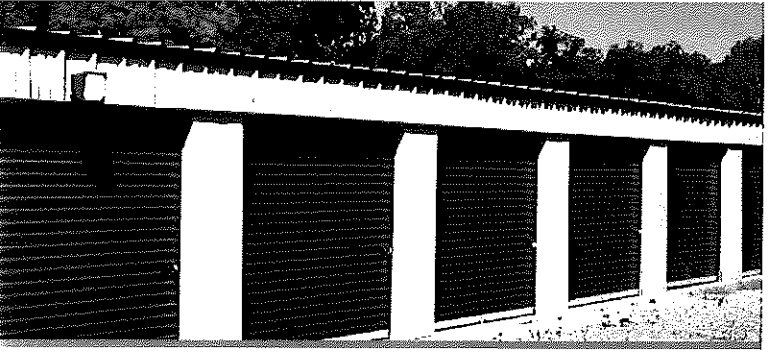

Self Storage Buildings Complex 6

[Share](#)

[Tweet](#)

[Pin](#)

- [CONTACT US](#)
- [ONLINE BILL PAY](#)
- [VIEW CATALOG](#)
- [HELPING HAND](#)
- [TESTIMONIALS](#)
- [PRIVACY POLICY](#)

- [DOWNLOADS](#)
- [FAQS](#)
- [CAREERS](#)
- [FINANCING](#)
- [SITEMAP](#)
- [TERMS OF USE](#)